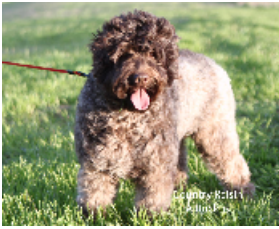

Pedigree For Country Rasin A Ruckus

Breed: Australian Labradoodle
 Color: Chocolate/Phantom
 Sex: Female
 Born: 06/07/2015
 Reg. #: AVID836568069
 Bred by: Country Labradoodles
 Owned by:

Parents	Grand-Parents	Great-Grand-Parents	Great-Great-Grand-Parents
Rare Silver Casino Royale, Australian Labradoodle Chocolate Fleece	Sunsethills Gambler, Australian Labradoodle	Sam, Labradoodle Chocolate	Tucker, Labradoodle Cream
			Montana, Labradoodle Chocolate
		Tammie, Labradoodle	Ramsey, Poodle
			Cherie, Labradoodle Caramel
	Rare Silver Lilly, Australian Labradoodle	Tegan Park Scottish Pride, Australian Labradoodle Chocolate	Tegan Park Masterpiece, Australian Labradoodle Cream Wool Mini
			Tegan Park Scottish Delight, Australian Labradoodle
	Raresilver Chocolatte, Australian Labradoodle Chocolate	Tegan Park Koby, Australian Labradoodle Chocolate Wool	
		Tegan Park Rare Silver, Australian Labradoodle Black	
Country Champagne Dreams, Australian Labradoodle Parchment	Rutlands Baby Joey, RL579 Australian Labradoodle Chocolate Fleece	Tegan Park Cool Dude, Australian Labradoodle Chocolate Wool	Tegan Park Ima Ace Collector, F1 Chocolate
			Tegan Park Irish Sunset, Australian Labradoodle Gold
		Rutlands Kizmet, Australian Labradoodle Cafe, Fleece	Rutlands Challenger, Poodle (Standard) Black Std
			Rutlands Freelight, Australian Labradoodle
	Country Carousel, Australian Labradoodle Cream, Fleece	Chicago Cracker Jack Kid, Australian Labradoodle Cream, Fleece	Chicago Hershey Bar Kid, Australian Labradoodle Chocolate Fleece Medium
			Tegan Park Annie's Delight, Australian Labradoodle Chocolate, Fleece
	aAprina In Desiree's Curly Sue, Australian Labradoodle Chalk, Wool	Tegan Park Macho Man, Australian Labradoodle Chocolate	
		Rutlands Desiree, Australian Labradoodle Chalk Wool Medium	